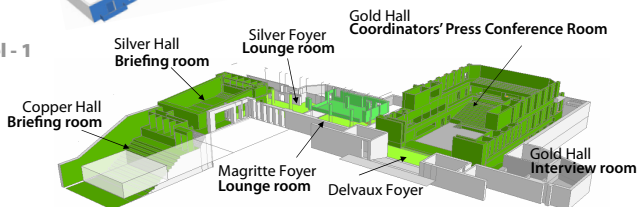

100 (Hall)

Level - 1

Gold Hall Coordinators' Press Conference Room

Copper Hall Briefing room

Magritte Foyer Lounge room

Delvaux Foyer

Gold Hall Interview room