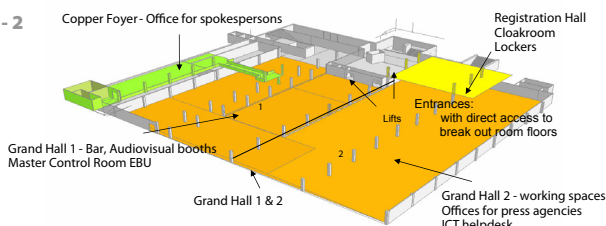

Level - 2

Copper Foyer - Office for spokespersons

Registration Hall Cloakroom Lockers

Entrances: with direct access to break out room floors

Grand Hall 1 & 2